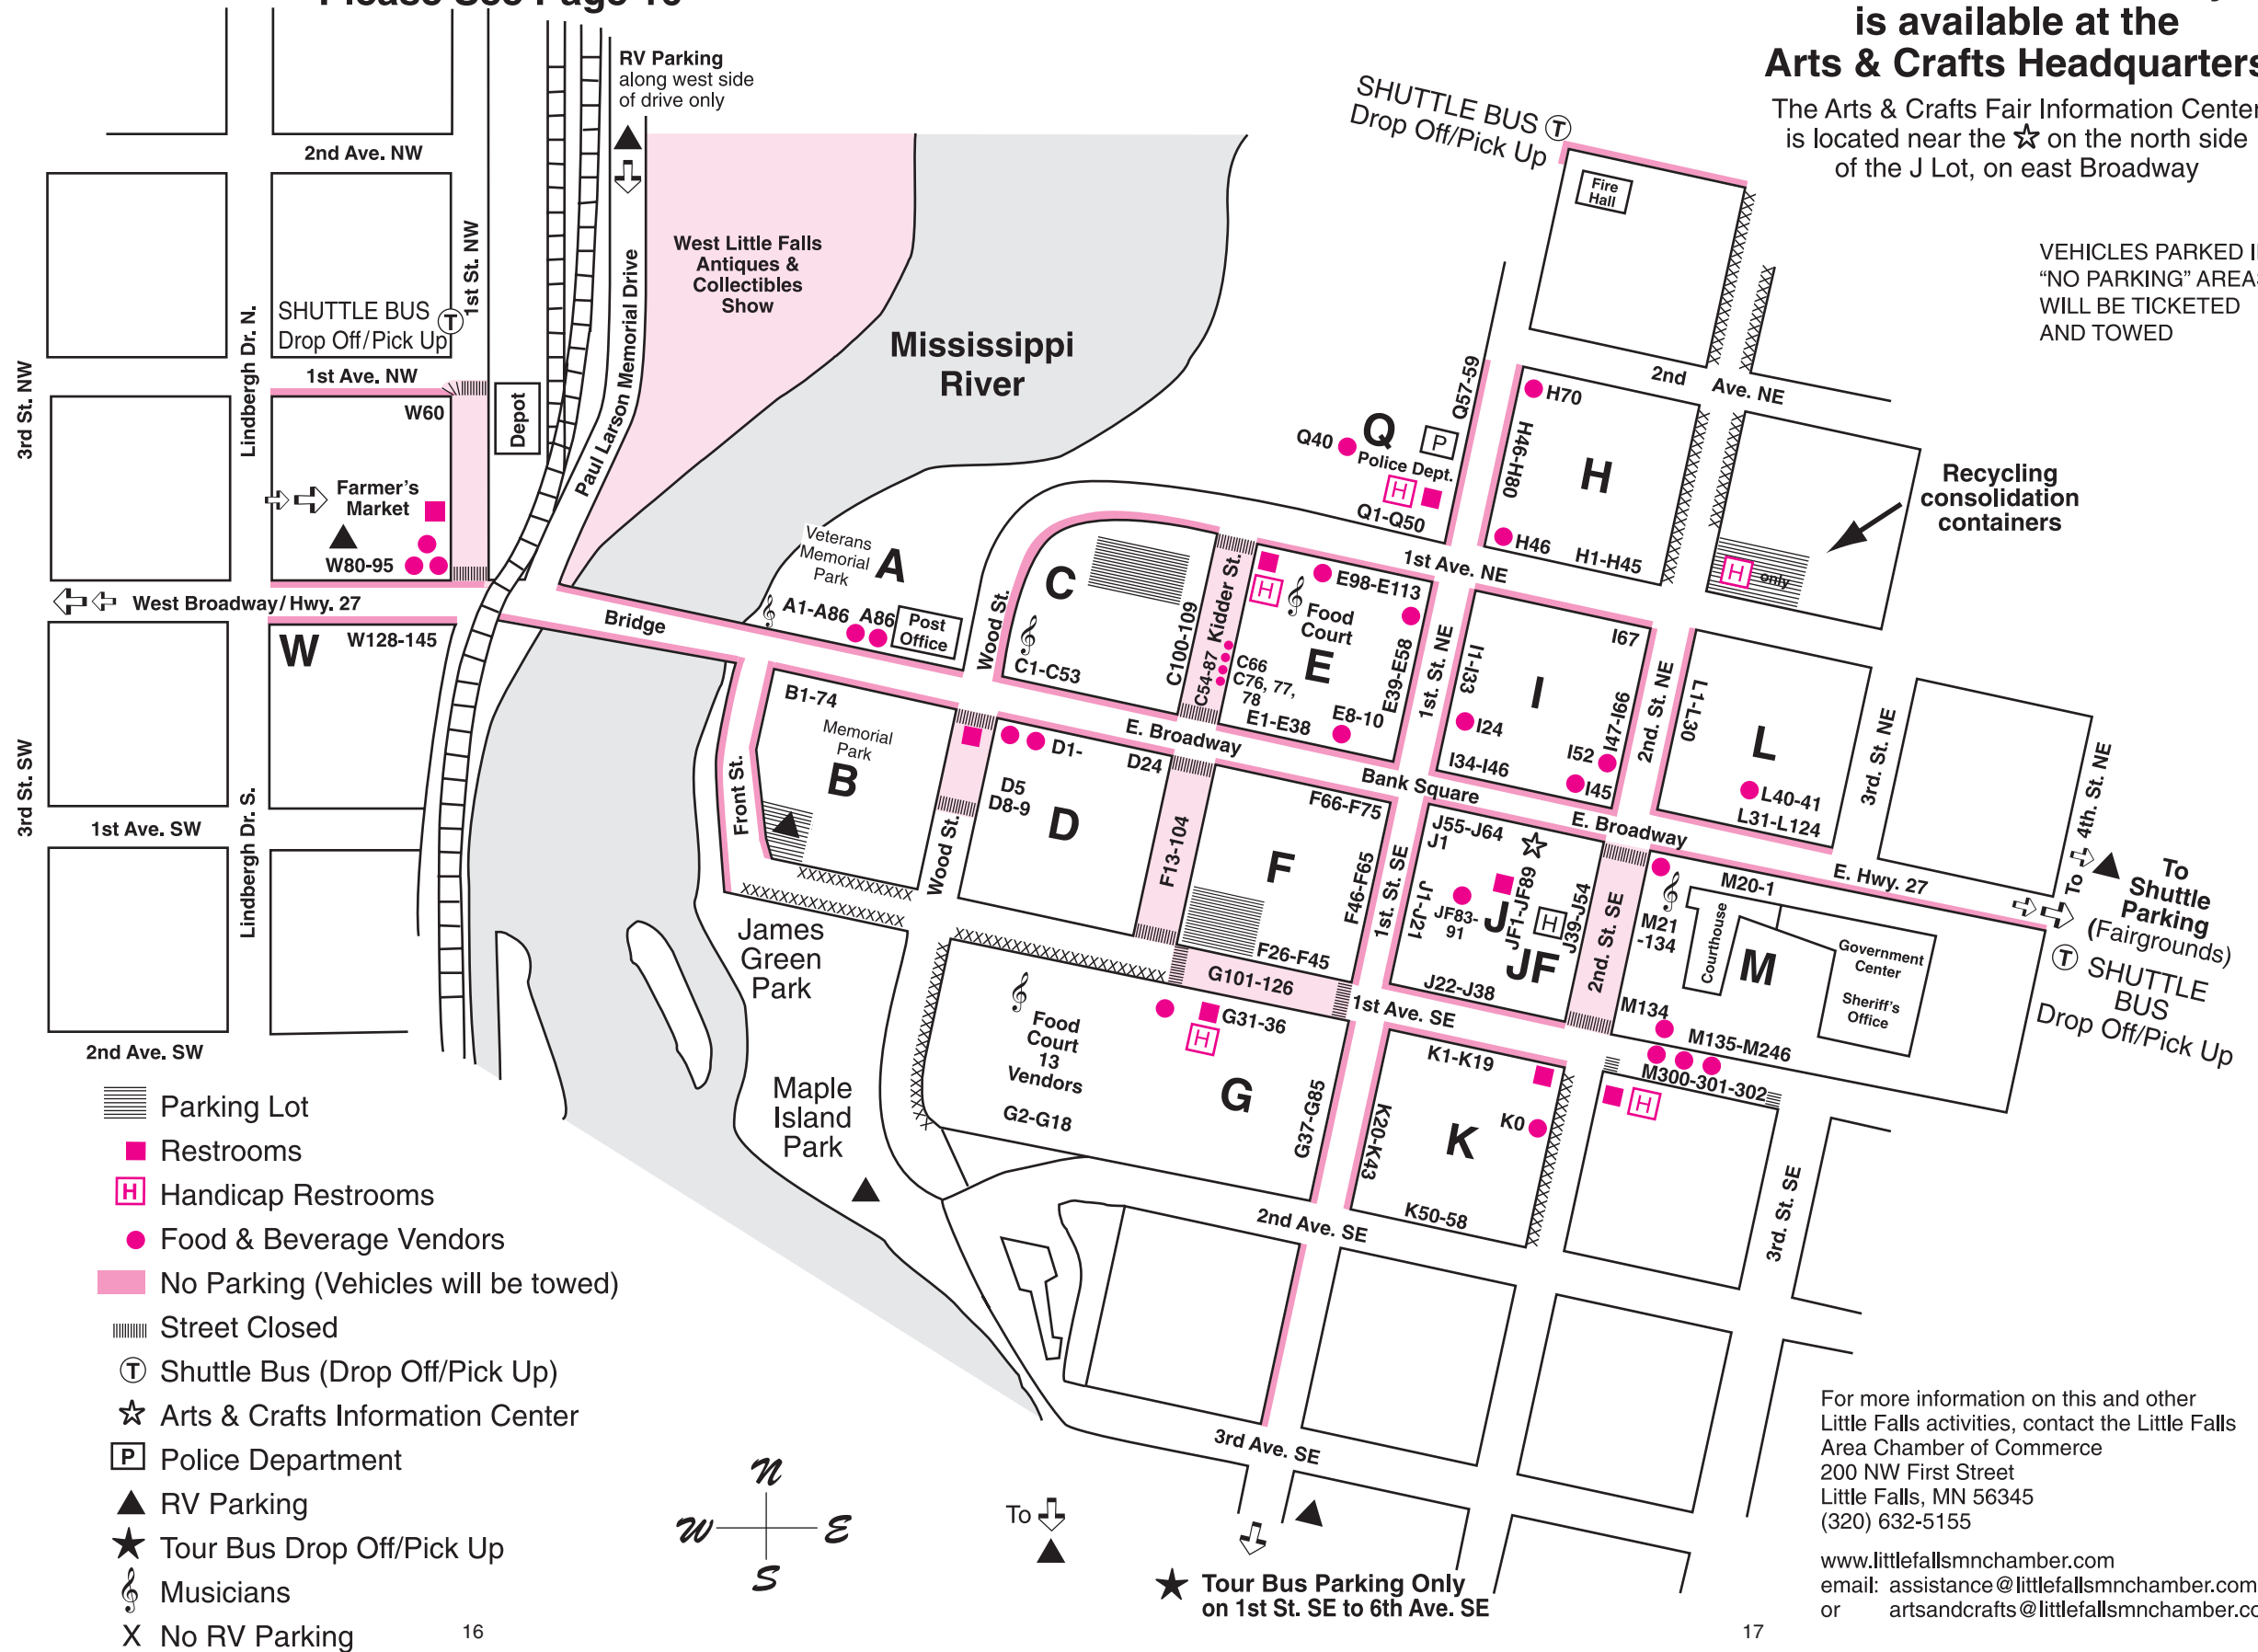

**For a list of Food & Beverage Vendors
Please See Page 16**

**A Restaurant Directory
is available at the
Arts & Crafts Headquarters**

The Arts & Crafts Fair Information Center is located near the ☆ on the north side of the J Lot, on east Broadway

VEHICLES PARKED IN
"NO PARKING" AREAS
WILL BE TICKETED
AND TOWED

Recycling consolidation containers

To Shuttle Parking (Fairgrounds)
SHUTTLE BUS Drop Off/Pick Up

★ Tour Bus Parking Only on 1st St. SE to 6th Ave. SE